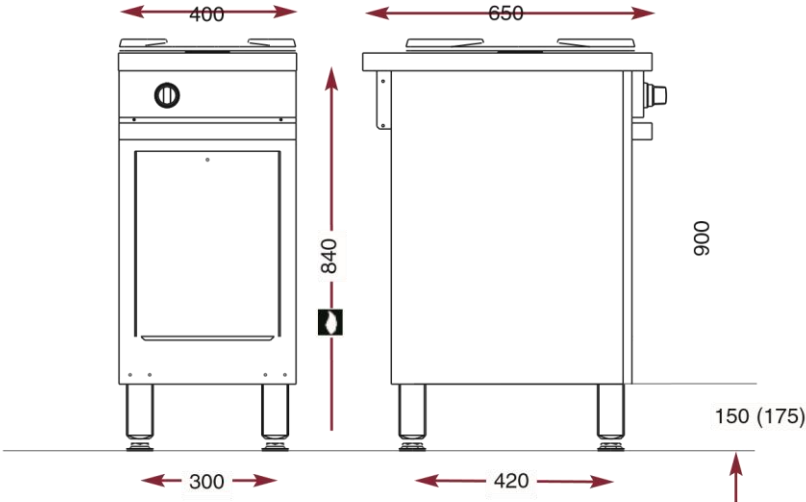

CMG 410 XR.

7 kW gas burner.

- 1 x 7 kW gas burner under cast iron pan supports.
- Thermocouple safety.
- Open bay.
- Supplied without shelves.

CMG 410 UR L 400 - P 650 - H 900

Shelves option - 5 levels - spacing for Gastronorm 1/1 containers.

ECH400

Warming cabinet option:
includes shelves and 1 oven rack.
Door with insulated inner door.
Power of the heating element: 1 kW.

OAC 400

Door option.

CPM 400

The Chef's Choice.

5 kW gas burner

CMG 410 UR

Door opening clearance
1020

 Gas connection