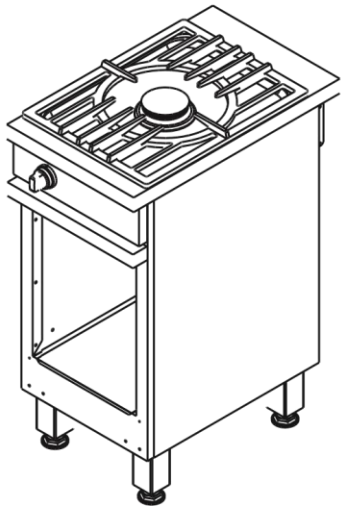

CMG 410 XR.

7 kW gas burner.

- 1 x 7 kW gas burner under cast iron pan supports.
- Thermocouple safety.
- Open bay.
- Supplied without shelves.

CMG 410 UR L 400 - P 650 - H 900

Shelves option - 5 levels - spacing for Gastronorm 1/1 containers.

ECH400

Warming cabinet option:
includes shelves and 1 oven rack.
Door with insulated inner door.
Power of the heating element: 1 kW.

OAC 400

Door option.

CPM 400

The Chef's Choice.

5 kW gas burner

CMG 410 UR

Door opening clearance
1020

 Gas connection