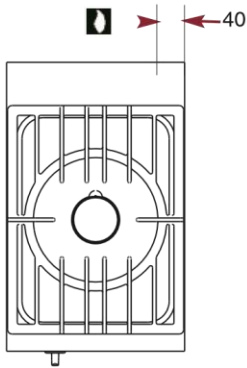

CMG 410 XR.

7 kW gas burner.

- 1 x 7 kW gas burner under cast iron pan supports.
- Thermocouple safety.
- Open bay.
- Supplied without shelves.

CMG 410 UR L 400 - P 650 - H 900

Shelves option - 5 levels - spacing for Gastronorm 1/1 containers.

ECH400

Warming cabinet option:
includes shelves and 1 oven rack.
Door with insulated inner door.
Power of the heating element: 1 kW.

OAC 400

Door option.

CPM 400

The Chef's Choice.

5 kW gas burner

CMG 410 UR

Door opening clearance
1020

 Gas connection